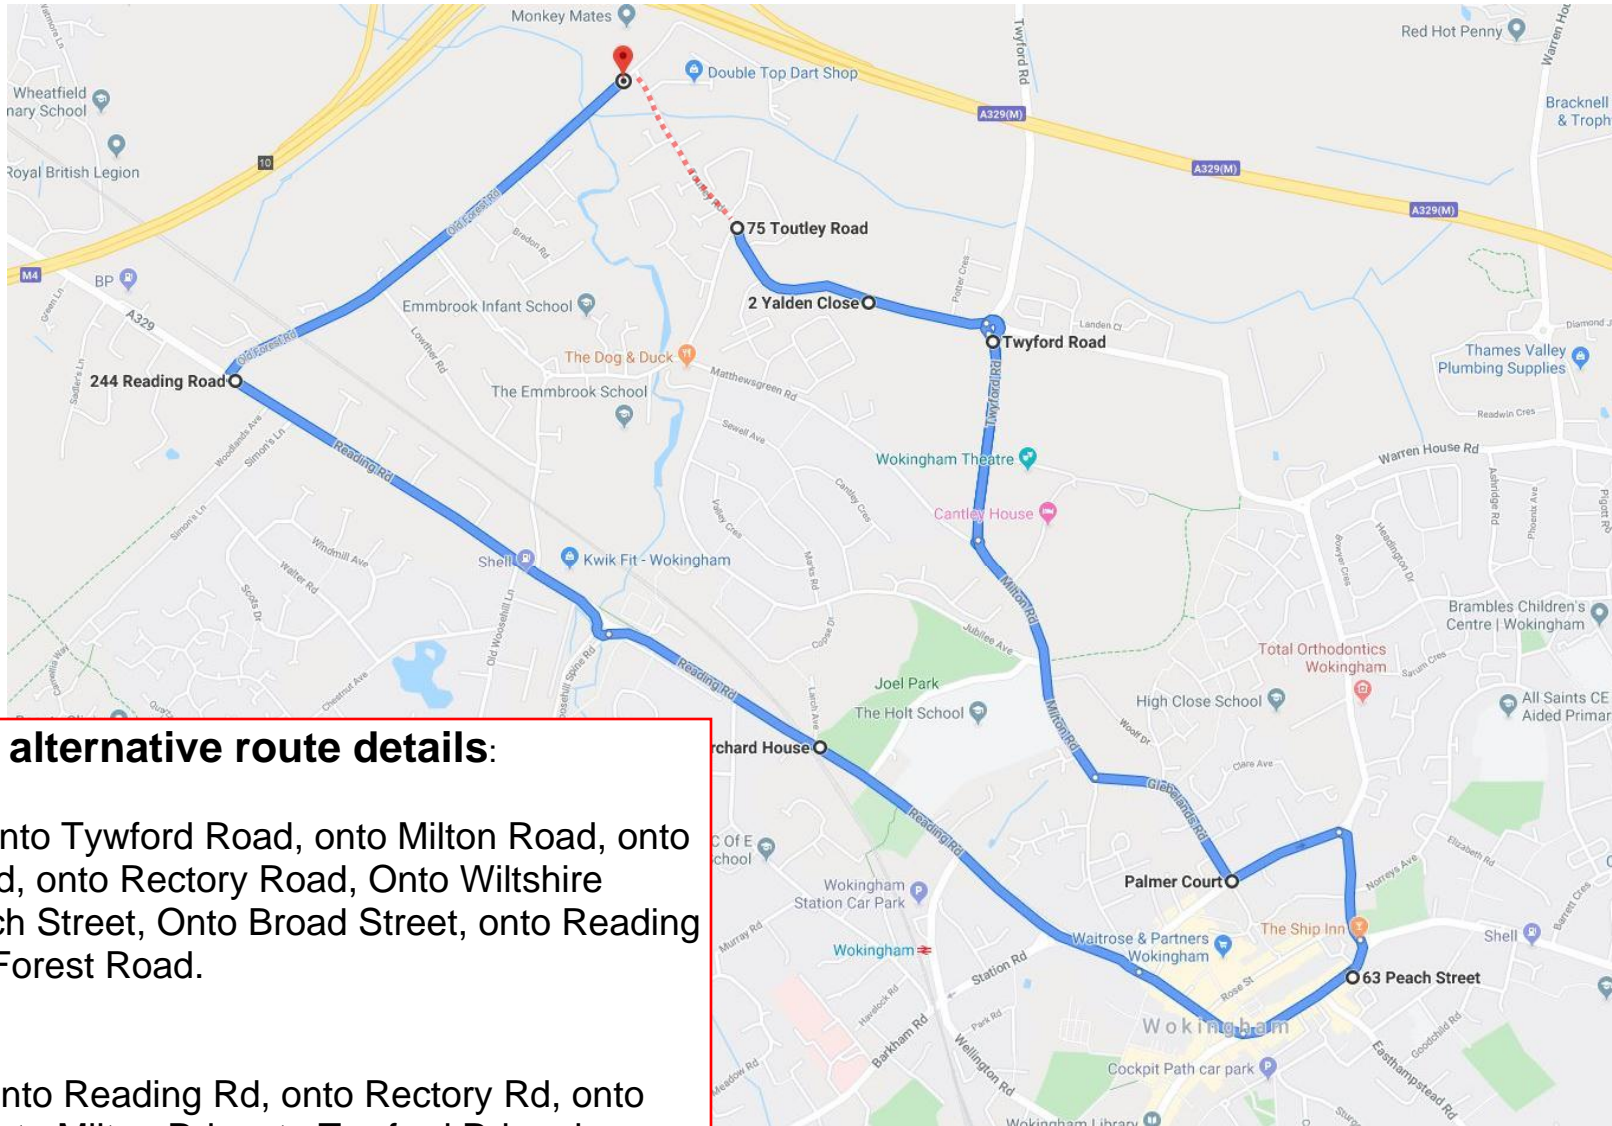

----- Toutley Road, road closure extents

———— Alternative route for 24/7 road closures

**Road closure alternative route details:**

**Eastbound**

Queens Road, onto Twyford Road, onto Milton Road, onto Glebelands Road, onto Rectory Road, onto Wiltshire Road, onto Peach Street, onto Broad Street, onto Reading Road, onto Old Forest Road.

**Westbound**

Old Forest Rd, onto Reading Rd, onto Rectory Rd, onto Gleblands Rd, onto Milton Rd, onto Twyford Rd and Queens Rd